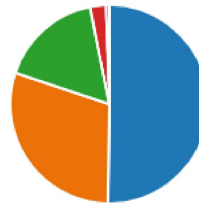

## 1. I enjoy school (0 point)

All the time	96
Most of the time	57
Some of the time	32
Almost never	5
Never	1

96% = 2023