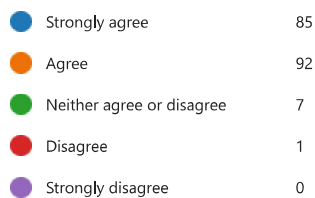

## 5. The behaviour of other pupils in my lessons is good (0 point)

All the time	38
Most of the time	61
Some of the time	65
Almost never	19
Never	5

87% (92% 2023)  
SLT to focus on in September.

6. I feel safe when I am in school (0 point)

97% (99% 2023)

7. Is bullying a problem in school? (0 point)

98% (97% 2023)

8. There is an adult at school I can talk to if something is worrying me (0 point)

97% (99% 2023)

9. My school encourages me to look after my emotional and mental health (0 point)

99% (97% 2023)

10. My school encourages me to look after my physical health (0 point)

98% (99% 2023)

11. My school encourages me to be independent and take on responsibilities (0 point)

99% = 2023

12. My school encourages me to respect people from other backgrounds and to treat everyone equally (0 point)

● Strongly agree	104
● Agree	75
● Neither agree or disagree	6
● Disagree	2
● Strongly disagree	2

13. Please choose your favourite three subjects (0 point)

● Art	101
● Computing	55
● Design Technology (DT)	30
● English - reading	24
● English - writing	35
● Geography	11
● History	17
● Maths	70
● Music	37
● PE	98
● Phonics	32
● PSHE	12
● Religion (RE)	3
● Science	27
● Spanish	3