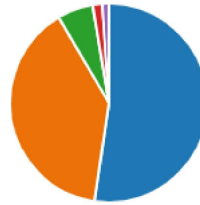

8. There is an adult at school I can talk to if something is worrying me (0 point)