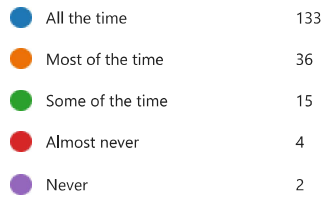

6. I feel safe when I am in school (0 point)