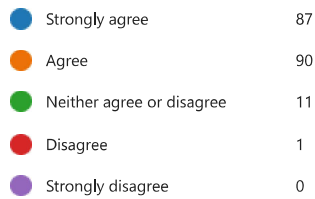

97% (99% 2023)

7. Is bullying a problem in school? (0 point)

98% (97% 2023)

8. There is an adult at school I can talk to if something is worrying me (0 point)

97% (99% 2023)

9. My school encourages me to look after my emotional and mental health (0 point)

99% (97% 2023)

10. My school encourages me to look after my physical health (0 point)

98% (99% 2023)

11. My school encourages me to be independent and take on responsibilities (0 point)

99% = 2023

12. My school encourages me to respect people from other backgrounds and to treat everyone equally (0 point)

● Strongly agree	104
● Agree	75
● Neither agree or disagree	6
● Disagree	2
● Strongly disagree	2

13. Please choose your favourite three subjects (0 point)

● Art	101
● Computing	55
● Design Technology (DT)	30
● English - reading	24
● English - writing	35
● Geography	11
● History	17
● Maths	70
● Music	37
● PE	98
● Phonics	32
● PSHE	12
● Religion (RE)	3
● Science	27
● Spanish	3