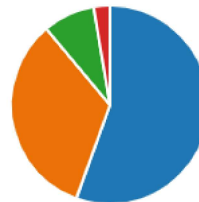

## 1. I enjoy school (0 point)

All the time	96
Most of the time	57
Some of the time	32
Almost never	5
Never	1

96% = 2023

## 2. Teachers help me to do my best (0 point)

In every lesson	105
In most lessons	63
In some lessons	16
In very few lessons	5
In none of my lessons	0

97% (99% 2023)