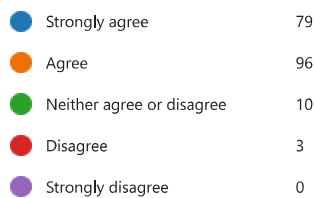

## 5. The behaviour of other pupils in my lessons is good (0 point)

All the time	38
Most of the time	61
Some of the time	65
Almost never	19
Never	5

87% (92% 2023)  
SLT to focus on in September.

6. I feel safe when I am in school (0 point)

97% (99% 2023)

7. Is bullying a problem in school? (0 point)

98% (97% 2023)

8. There is an adult at school I can talk to if something is worrying me (0 point)

97% (99% 2023)

9. My school encourages me to look after my emotional and mental health (0 point)

99% (97% 2023)

10. My school encourages me to look after my physical health (0 point)

98% (99% 2023)

11. My school encourages me to be independent and take on responsibilities (0 point)

99% = 2023

12. My school encourages me to respect people from other backgrounds and to treat everyone equally (0 point)

● Strongly agree	104
● Agree	75
● Neither agree or disagree	6
● Disagree	2
● Strongly disagree	2

13. Please choose your favourite three subjects (0 point)

● Art	101
● Computing	55
● Design Technology (DT)	30
● English - reading	24
● English - writing	35
● Geography	11
● History	17
● Maths	70
● Music	37
● PE	98
● Phonics	32
● PSHE	12
● Religion (RE)	3
● Science	27
● Spanish	3