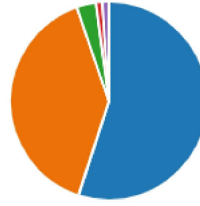

99% (97% 2023)

10. My school encourages me to look after my physical health (0 point)

98% (99% 2023)

11. My school encourages me to be independent and take on responsibilities (0 point)

99% = 2023

12. My school encourages me to respect people from other backgrounds and to treat everyone equally (0 point)

● Strongly agree	104
● Agree	75
● Neither agree or disagree	6
● Disagree	2
● Strongly disagree	2

13. Please choose your favourite three subjects (0 point)

● Art	101
● Computing	55
● Design Technology (DT)	30
● English - reading	24
● English - writing	35
● Geography	11
● History	17
● Maths	70
● Music	37
● PE	98
● Phonics	32
● PSHE	12
● Religion (RE)	3
● Science	27
● Spanish	3