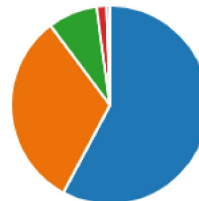

## 2. Teachers help me to do my best (0 point)

In every lesson	105
In most lessons	63
In some lessons	16
In very few lessons	5
In none of my lessons	0

97% (99% 2023)

## 3. I enjoy learning at this school (0 point)

All the time	107
Most of the time	59
Some of the time	15
Almost never	3
Never	1

98% (99% 2023)