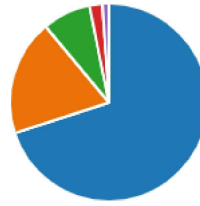

## 4. Teachers listen to what I have to say in lessons (0 point)

All the time	99
Most of the time	55
Some of the time	29
Almost never	3
Never	1

98% (99% 2023)

## 5. The behaviour of other pupils in my lessons is good (0 point)

All the time	38
Most of the time	61
Some of the time	65
Almost never	19
Never	5

87% (92% 2023)  
SLT to focus on in September.

6. I feel safe when I am in school (0 point)