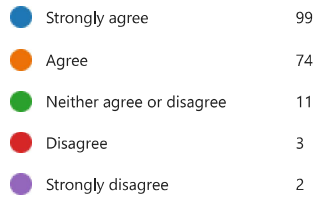

## 5. The behaviour of other pupils in my lessons is good (0 point)

All the time	38
Most of the time	61
Some of the time	65
Almost never	19
Never	5

87% (92% 2023)  
SLT to focus on in September.

6. I feel safe when I am in school (0 point)

97% (99% 2023)

7. Is bullying a problem in school? (0 point)

98% (97% 2023)

8. There is an adult at school I can talk to if something is worrying me (0 point)

97% (99% 2023)

9. My school encourages me to look after my emotional and mental health (0 point)