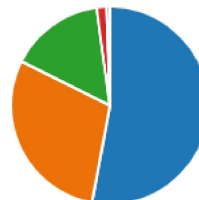

## 3. I enjoy learning at this school (0 point)

All the time	107
Most of the time	59
Some of the time	15
Almost never	3
Never	1

98% (99% 2023)

## 4. Teachers listen to what I have to say in lessons (0 point)

All the time	99
Most of the time	55
Some of the time	29
Almost never	3
Never	1

98% (99% 2023)