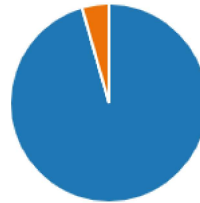

14. I would recommend this school to a friend moving into the area (0 point)

● Yes	173
● No	8