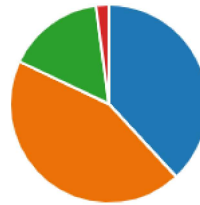

7. Is bullying a problem in school? (0 point)